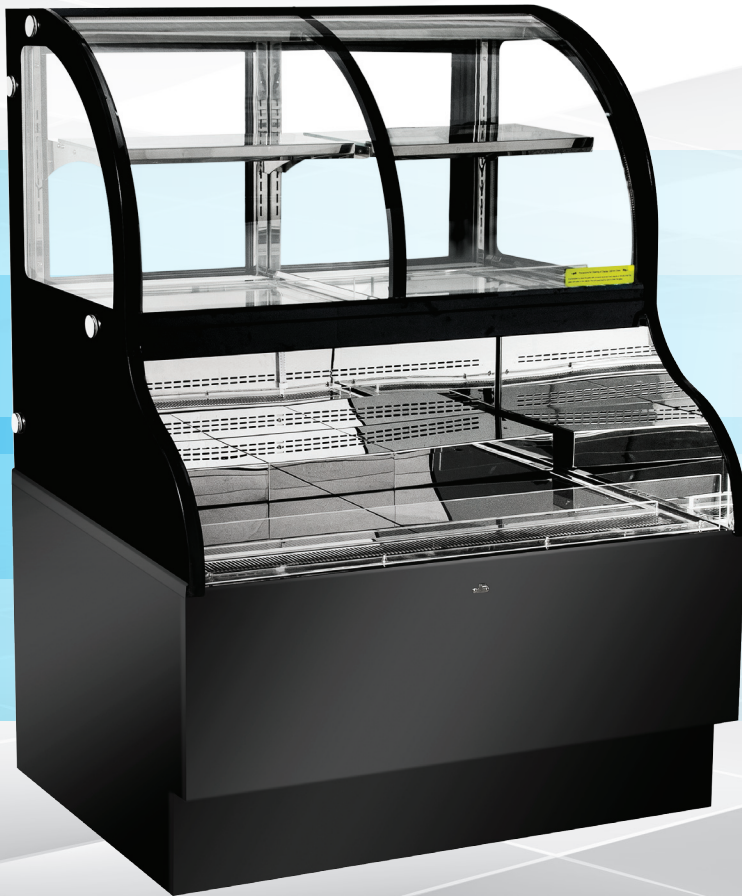

REFRIGERATION

SERVING THE FOOD INDUSTRY SINCE 1951

DUAL SERVICE OPEN REFRIGERATED FLOOR DISPLAY CASE

Item: 43549
Model: RE-CN-0354

Item: 43550
Model: RE-CN-0483

The ultimate merchandiser is here.

Elegantly display your products in this dual service open refrigerated floor display case. This stainless steel unit features glass shelves; turn on the LED lights and watch your products come to life in front of your customers. Its convenient digital controller allows you to access the temperature, refrigeration, anti-fog, lighting and evaporated water settings with just the click of a button. Bring this refrigerated floor display case to your convenience store, deli or bakery and start showcasing your products the right way to increase impulse sales.

Authorized Dealer

REFRIGERATION

DUAL SERVICE OPEN REFRIGERATED FLOOR DISPLAY CASE

Features:

- Stainless steel construction with glass shelves
- LED light
- Cooling: Ventilation/ digital controller
- Top shelf: Enclosed, anti-fog front curved glass with rear sliding door
- Bottom shelf: Self-service cabinet with night curtain

Digital controller:
Refrigeration / Anti-fog / Lighting

Elegant glass shelving

TECHNICAL SPECIFICATION

ITEM NUMBER	43549	43550
MODEL	RE-CN-0354	RE-CN-0483
DESCRIPTION	36" refrigerated showase	48" refrigerated showase
TEMPERATURE RANGE	2 - 5°C/ 35.6 - 41°F	2 - 5°C/ 35.6 - 41°F
POWER	Refrigeration: 1000w, Defrost: 1000w	Refrigeration: 1080w, Defrost: 1000w
ELECTRICAL	110V/60Hz/1Ph	110V/60Hz/1Ph
AMPS	8.7A + 5.2A	9.4A + 5.2A
TOP SHELF CAPACITY	184L	251L
BOTTOM SHELF CAPACITY	170L	232L
DIMENSIONS (WDH)	36" x 31.5" x 59"/ 900 x 800 x 1500 mm	48" x 31.5" x 59"/ 1200 x 800 x 1500 mm
PACKAGING DIMENSIONS	39" x 36" x 65"/ 1000 x 910 x 1650 mm	51" x 36" x 65"/ 1300 x 910 x 1650 mm
GROSS WEIGHT	540 lbs / 245 kg	639 lbs / 290 kg