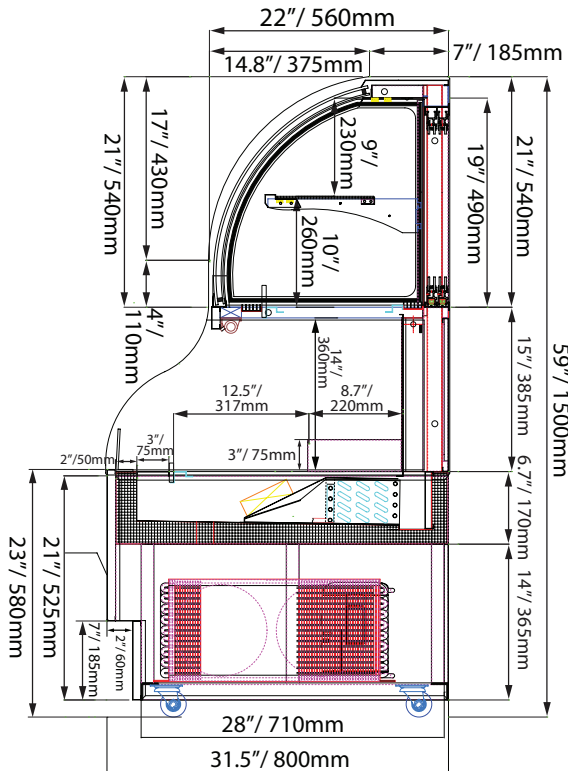

REFRIGERATION

SERVING THE FOOD INDUSTRY SINCE 1951

DUAL SERVICE OPEN REFRIGERATED FLOOR DISPLAY CASE

Item: 43549
Model: RE-CN-0354

Item: 43550
Model: RE-CN-0483

The ultimate merchandiser is here.

Elegantly display your products in this dual service open refrigerated floor display case. This stainless steel unit features glass shelves; turn on the LED lights and watch your products come to life in front of your customers. Its convenient digital controller allows you to access the temperature, refrigeration, anti-fog, lighting and evaporated water settings with just the click of a button. Bring this refrigerated floor display case to your convenience store, deli or bakery and start showcasing your products the right way to increase impulse sales.

Authorized Dealer

REFRIGERATION

DUAL SERVICE OPEN REFRIGERATED FLOOR DISPLAY CASE

Features:

- Stainless steel construction with glass shelves
- LED light
- Cooling: Ventilation/ digital controller
- Top shelf: Enclosed, anti-fog front curved glass with rear sliding door
- Bottom shelf: Self-service cabinet with night curtain

Digital controller:
Refrigeration / Anti-fog / Lighting

Elegant glass shelving

TECHNICAL SPECIFICATION

ITEM NUMBER	43549	43550
MODEL	RE-CN-0354	RE-CN-0483
DESCRIPTION	36" refrigerated showase	48" refrigerated showase
TEMPERATURE RANGE	2 - 5°C/ 35.6 - 41°F	2 - 5°C/ 35.6 - 41°F
POWER	Refrigeration: 1000w, Defrost: 1000w	Refrigeration: 1080w, Defrost: 1000w
ELECTRICAL	110V/60Hz/1Ph	110V/60Hz/1Ph
AMPS	8.7A + 5.2A	9.4A + 5.2A
TOP SHELF CAPACITY	184L	251L
BOTTOM SHELF CAPACITY	170L	232L
DIMENSIONS (WDH)	36" x 31.5" x 59"/ 900 x 800 x 1500 mm	48" x 31.5" x 59"/ 1200 x 800 x 1500 mm
PACKAGING DIMENSIONS	39" x 36" x 65"/ 1000 x 910 x 1650 mm	51" x 36" x 65"/ 1300 x 910 x 1650 mm
GROSS WEIGHT	540 lbs / 245 kg	639 lbs / 290 kg